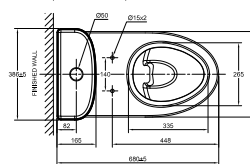

For guaranteed authenticity & warranty coverage, purchase from these authorised dealers stores only.