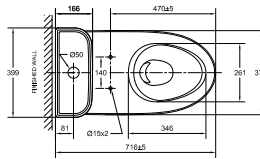

$399 (U.P. $829)

Compact Codie Close Coupled Toilet
CL24075-6DASGCB

WELS: ✓✓✓ Excellent
Reg No.: WC-2018/025480/SLS
Water Consumption: 3.50L (Full Flush)
2.50L (Reduced Flush)