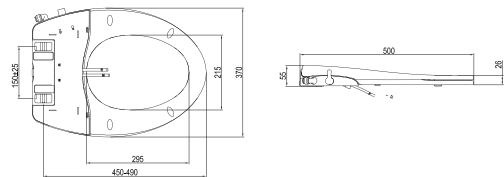

### MANUAL BIDET

**new**

**PWP: \$149<sup>2</sup>** (U.P. \$249)

Axisse Slim Smart Washer II  
CL6002E-6D  
W370 x L500 x H55mm

<sup>2</sup> Not compatible with Milano One Piece, Compact Codie Close Coupled and Concept Nuovo Wall Hung Toilet.