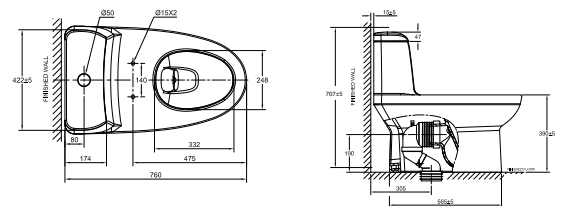

$749 (U.P. $1,329)
Milano One-Piece Toilet
CL20415-6DACTCB
WELS: ✓✓✓ Excellent
Reg No.: WC-2018/024643/SLS
Water Consumption: 3.50L (Full Flush)
2.50L (Reduced Flush)

new

$699 (U.P. $1,499)
Cygnet Raised Height Close Coupled Toilet
CL26265-6DACTCB
WELS: ✓✓✓ Excellent
Reg No.: WC-2022/037243/SLS
Water Consumption: 3.50L (Full Flush)
2.50L (Reduced Flush)