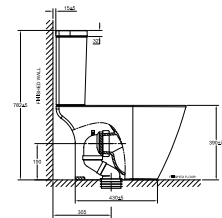

For guaranteed authenticity & warranty coverage, purchase from these authorised dealers stores only.