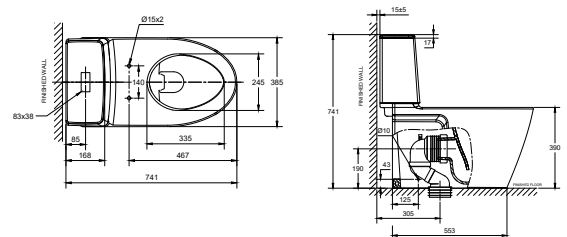

TOILET

new

$849 (U.P. $1,429)
Signature Close Coupled Back to Wall Toilet
CL26225-6DAPHCB
WELS: ✓✓✓ Excellent
Reg No.: WC-2020/030540/STL
Water Consumption: 3.50L (Full Flush)
2.50L (Reduced Flush)

new

$849 (U.P. $1,779)
Acacia SupaSleek One-Piece Toilet
CL20075-6DASGCBT
WELS: ✓✓ Very Good
Reg No.: WC-2019/027640/SLS
Water Consumption: 4.00L (Full Flush)
2.70L (Reduced Flush)

new

$749 (U.P. $1,309)
Acacia SupaSleek Close Coupled Toilet
CL23075-6DASGCBT
WELS: ✓✓ Very Good
Reg No.: WC-2019/027639/SLS
Water Consumption: 4.00L (Full Flush)
2.70L (Reduced Flush)

$749 (U.P. $1,329)
Milano One-Piece Toilet
CL20415-6DACTCB
WELS: ✓✓✓ Excellent
Reg No.: WC-2018/024643/SLS
Water Consumption: 3.50L (Full Flush)
2.50L (Reduced Flush)

new

$699 (U.P. $1,499)
Cygnet Raised Height Close Coupled Toilet
CL26265-6DACTCB
WELS: ✓✓✓ Excellent
Reg No.: WC-2022/037243/SLS
Water Consumption: 3.50L (Full Flush)
2.50L (Reduced Flush)