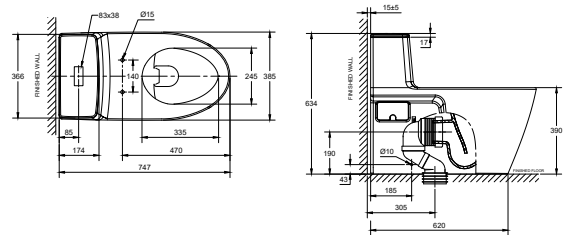

new

$749 (U.P. $1,309)
Acacia SupaSleek Close Coupled Toilet
CL23075-6DASGCBT
WELS: ✓✓ Very Good
Reg No.: WC-2019/027639/SLS
Water Consumption: 4.00L (Full Flush)
2.70L (Reduced Flush)