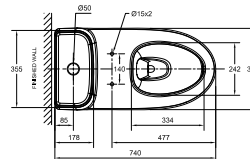

$399 (U.P. $689)

Neo Modern Close Coupled Toilet
CL26305-6DACTSG

WELS: ✓✓✓ Excellent
Reg No.: WC-2017/022881
Water Consumption: 3.50L (Full Flush)
2.50L (Reduced Flush)