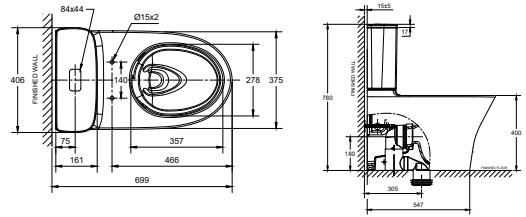

# TOILET

new

**\$849** (U.P. \$1,429)  
Signature Close Coupled Back to Wall Toilet  
CL26225-6DAPHCB  
WELS: ✓✓✓ Excellent  
Reg No.: WC-2020/030540/STL  
Water Consumption: 3.50L (Full Flush)  
2.50L (Reduced Flush)