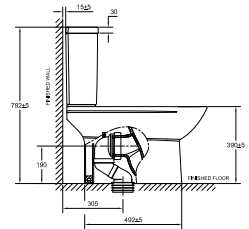

$399 (U.P. $829)

Compact Codie Close Coupled Toilet
CL24075-6DASGCB

WELS: ✓✓✓ Excellent
Reg No.: WC-2018/025480/SLS
Water Consumption: 3.50L (Full Flush)
2.50L (Reduced Flush)