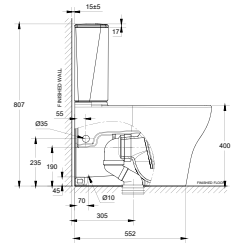

$629 (U.P. $1,119)

Neo Modern One-Piece Toilet
CL25315-6DACTCB

WELS: ✓✓✓ Excellent
Reg No.: WC-2019/026453/STL
Water Consumption: 3.50L (Full Flush)
2.50L (Reduced Flush)