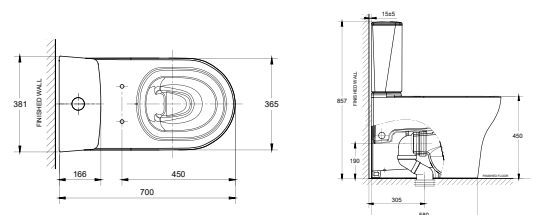

new

**\$699** (U.P. \$1,499)  
Cygnet Raised Height Close Coupled Toilet  
CL26265-6DACTCB  
WELS: ✓✓✓ Excellent  
Reg No.: WC-2022/037243/SLS  
Water Consumption: 3.50L (Full Flush)  
2.50L (Reduced Flush)