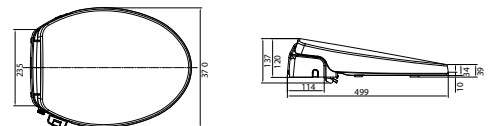

### MANUAL BIDET

**new**

**PWP: \$149<sup>2</sup>** (U.P. \$249)

Axisse Slim Smart Washer II  
CL6002E-6D  
W370 x L500 x H55mm

<sup>2</sup> Not compatible with Milano One Piece, Compact Codie Close Coupled and Concept Nuovo Wall Hung Toilet.

**PWP: \$149<sup>3</sup>** (U.P. \$249)

Slim Smart Washer I  
CL6001E-6D  
W370 x L499 x H120mm

<sup>3</sup> Not compatible with Cygnet (Raised Height Close Coupled and Close Coupled), Acacia SupaSleek Wall Hung and Concept Nuovo Wall Hung Toilet.