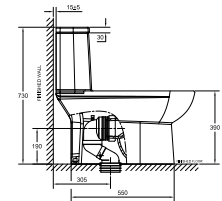

$399 (U.P. $689)

Neo Modern Close Coupled Toilet
CL26305-6DACTSG

WELS: ✓✓✓ Excellent
Reg No.: WC-2017/022881
Water Consumption: 3.50L (Full Flush)
2.50L (Reduced Flush)