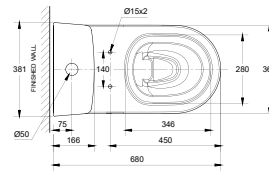

$629 (U.P. $1,119)

Neo Modern One-Piece Toilet
CL25315-6DACTCB

WELS: ✓✓✓ Excellent
Reg No.: WC-2019/026453/STL
Water Consumption: 3.50L (Full Flush)
2.50L (Reduced Flush)