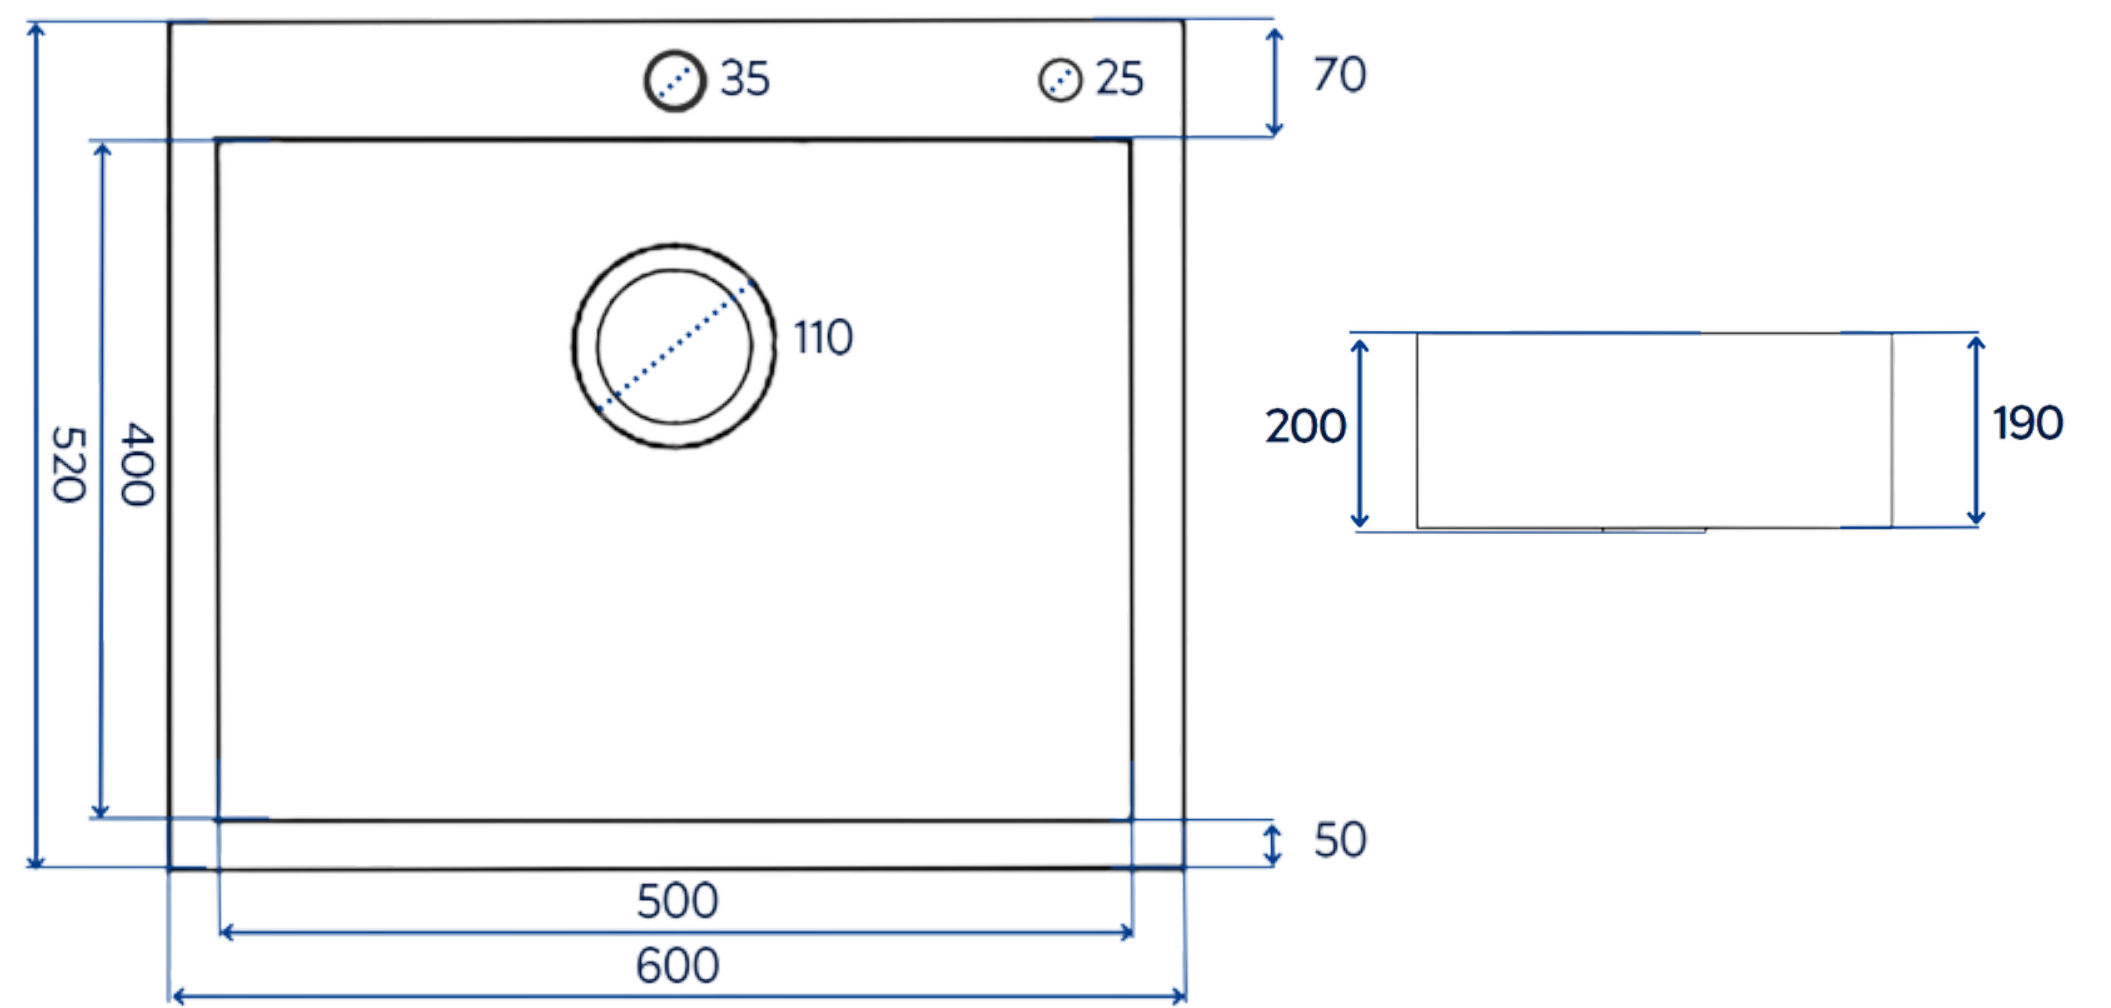

● ● ●

**\$50**

**KS-6052-SS**      **\$178**

Overall Dimension 600 x 520 x 200mm      Bowl Dimension 500 x 400mm      Cut Out Dimension 510 x 410mm

COLOR

● ● ●

**KS-7052-GD**      **KS-7052-BK**      **\$218**

**\$50**

Overall Dimension  
900 x 520 x 200mm

Bowl Dimension  
800 x 400mm

Cut Out Dimension  
810 x 410mm

**KS-9052DB-GD**      **KS-9052DB-BK**      **\$318**

COLOR  
● ● ●

**KS-9052DB-SS**      **\$268**

WASTE TRAP INCLUDED

● ● ●

304 SS CUP WASHER **OPTIONAL** ADD ON

● ● ●

**\$50**

Overall Dimension 900 x 520 x 200mm      Bowl Dimension 375 x 400mm      Cut Out Dimension 810 x 410mm

COLOR

**KS-1052DB-GD**      **KS-1052DB-BK**      **\$338**

**KS-1052DB-SS**      **\$288**

WASTE TRAP INCLUDED

304 SS CUP WASHER OPTIONAL ADD ON

**\$50**

Overall Dimension 1050 x 520 x 200mm      Bowl Dimension 450 x 420mm      Cut Out Dimension 910 x 430mm