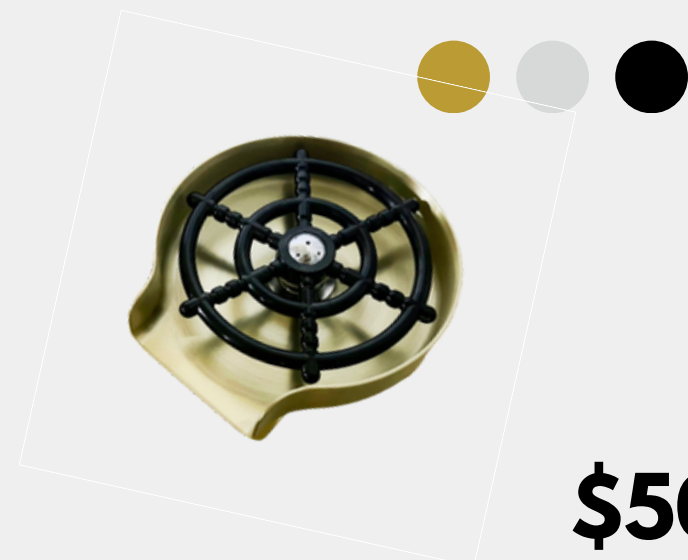

COLOR

**KS-8052DB-GD**      **KS-8052DB-BK**      **\$298**

WASTE TRAP INCLUDED

304 SS CUP WASHER **OPTIONAL** ADD ON

**\$50**

**KS-8052DB-SS**      **\$248**

Overall Dimension 800 x 520 x 200mm      Bowl Dimension 325 x 400mm      Cut Out Dimension 710 x 410mm

# 304 STAINLESS STEEL KITCHEN SINK

**KS-9052-GD**

**KS-9052-BK**

COLOR

**\$258**

**KS-9052-SS \$218**

WASTE TRAP INCLUDED

304 SS CUP WASHER **OPTIONAL** ADD ON

**\$50**

Overall Dimension  
900 x 520 x 200mm

Bowl Dimension  
800 x 400mm

Cut Out Dimension  
810 x 410mm

**KS-9052DB-GD**      **KS-9052DB-BK**      **\$318**

COLOR  
● ● ●

**KS-9052DB-SS**      **\$268**

WASTE TRAP INCLUDED

● ● ●

304 SS CUP WASHER **OPTIONAL** ADD ON

● ● ●

**\$50**

Overall Dimension 900 x 520 x 200mm      Bowl Dimension 375 x 400mm      Cut Out Dimension 810 x 410mm

COLOR

**KS-1052DB-GD**      **KS-1052DB-BK**      **\$338**