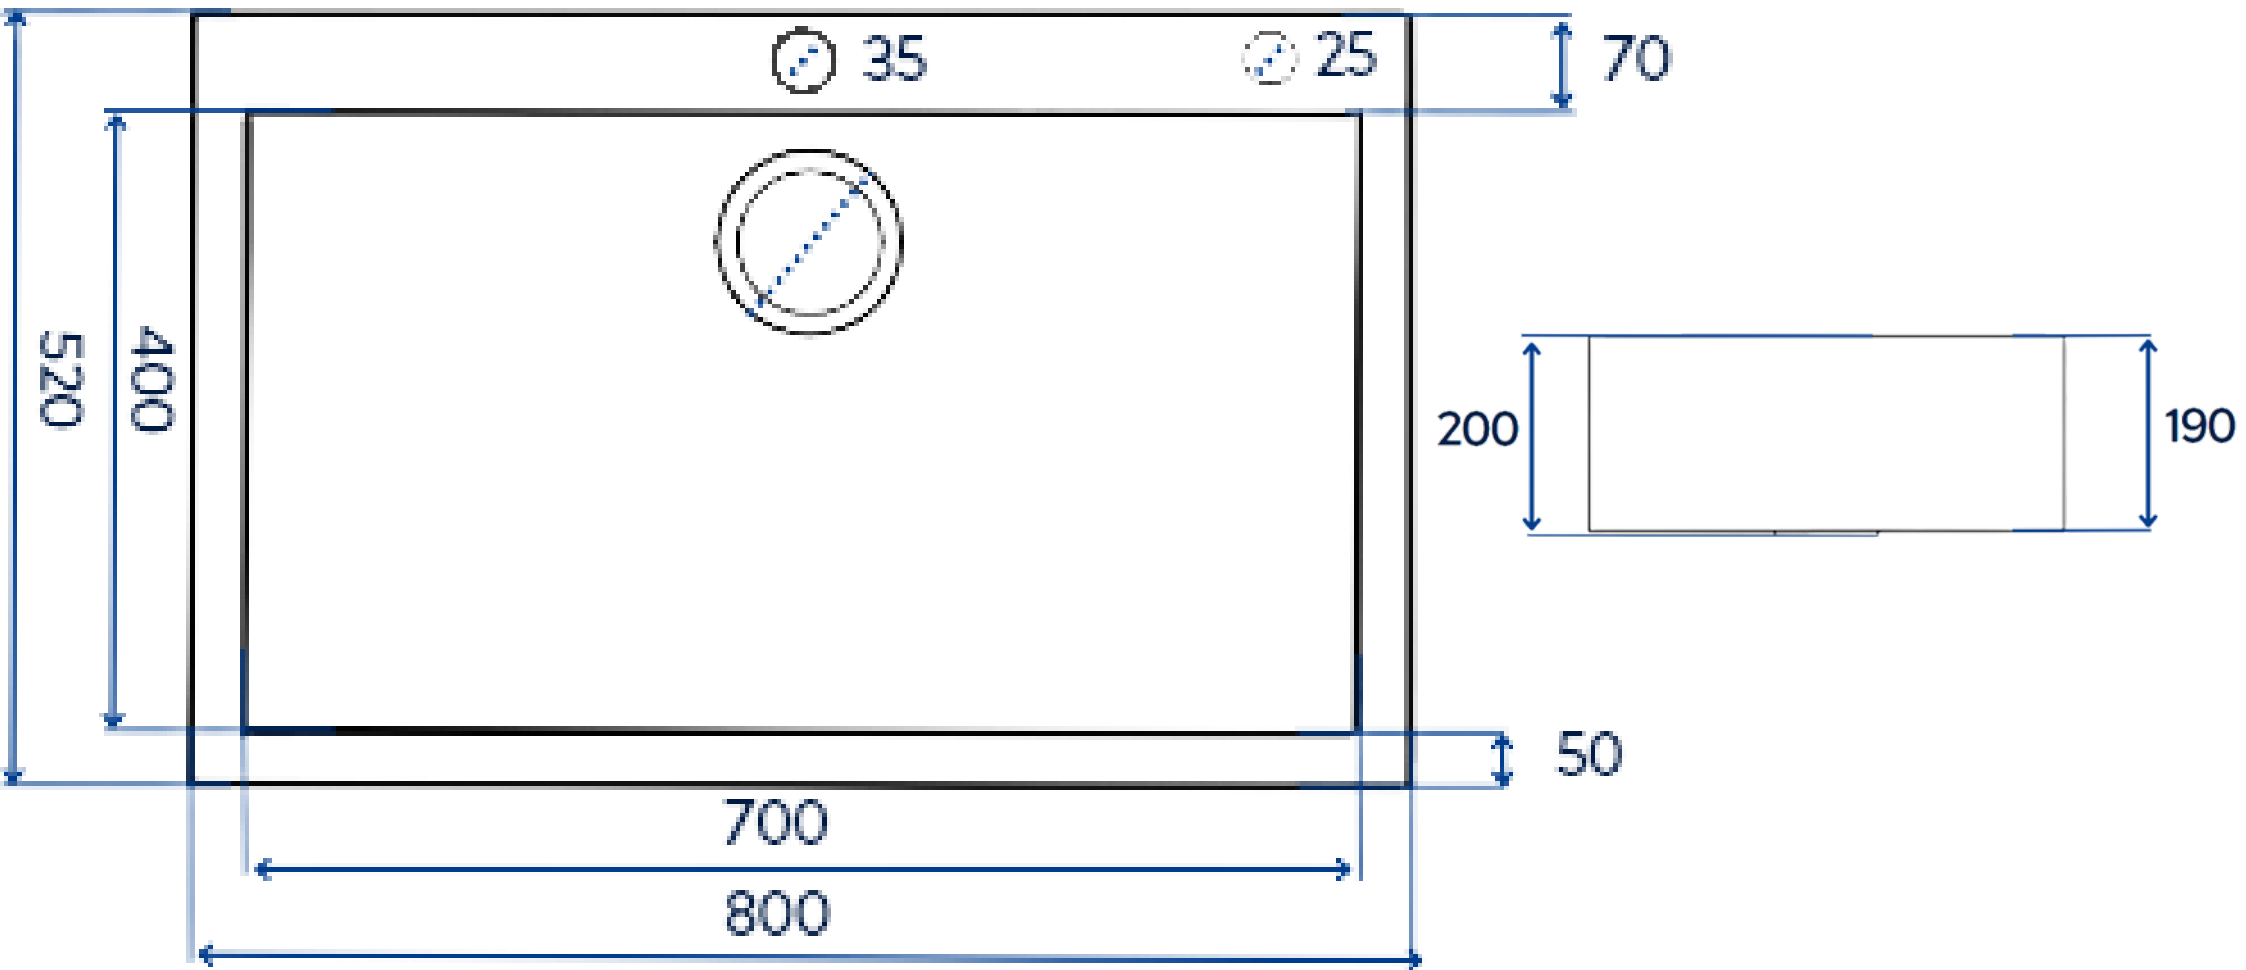

**KS-8052-GD**      **KS-8052-BK**      **\$238**

COLOR

WASTE TRAP INCLUDED

304 SS CUP WASHER **OPTIONAL** ADD ON

**\$50**

**KS-8052-SS \$198**

Overall Dimension 800 x 520 x 200mm      Bowl Dimension 700 x 400mm      Cut Out Dimension 710 x 410mm

COLOR

**KS-8052DB-GD**      **KS-8052DB-BK**      **\$298**

WASTE TRAP INCLUDED

304 SS CUP WASHER **OPTIONAL** ADD ON

**\$50**

**KS-8052DB-SS**      **\$248**

Overall Dimension 800 x 520 x 200mm      Bowl Dimension 325 x 400mm      Cut Out Dimension 710 x 410mm

**\$50**

Overall Dimension  
900 x 520 x 200mm

Bowl Dimension  
800 x 400mm

Cut Out Dimension  
810 x 410mm

**KS-9052DB-GD**      **KS-9052DB-BK**      **\$318**

COLOR  
● ● ●

**KS-9052DB-SS**      **\$268**

WASTE TRAP INCLUDED

● ● ●

304 SS CUP WASHER **OPTIONAL** ADD ON

● ● ●

**\$50**

Overall Dimension 900 x 520 x 200mm      Bowl Dimension 375 x 400mm      Cut Out Dimension 810 x 410mm

COLOR

**KS-1052DB-GD**      **KS-1052DB-BK**      **\$338**