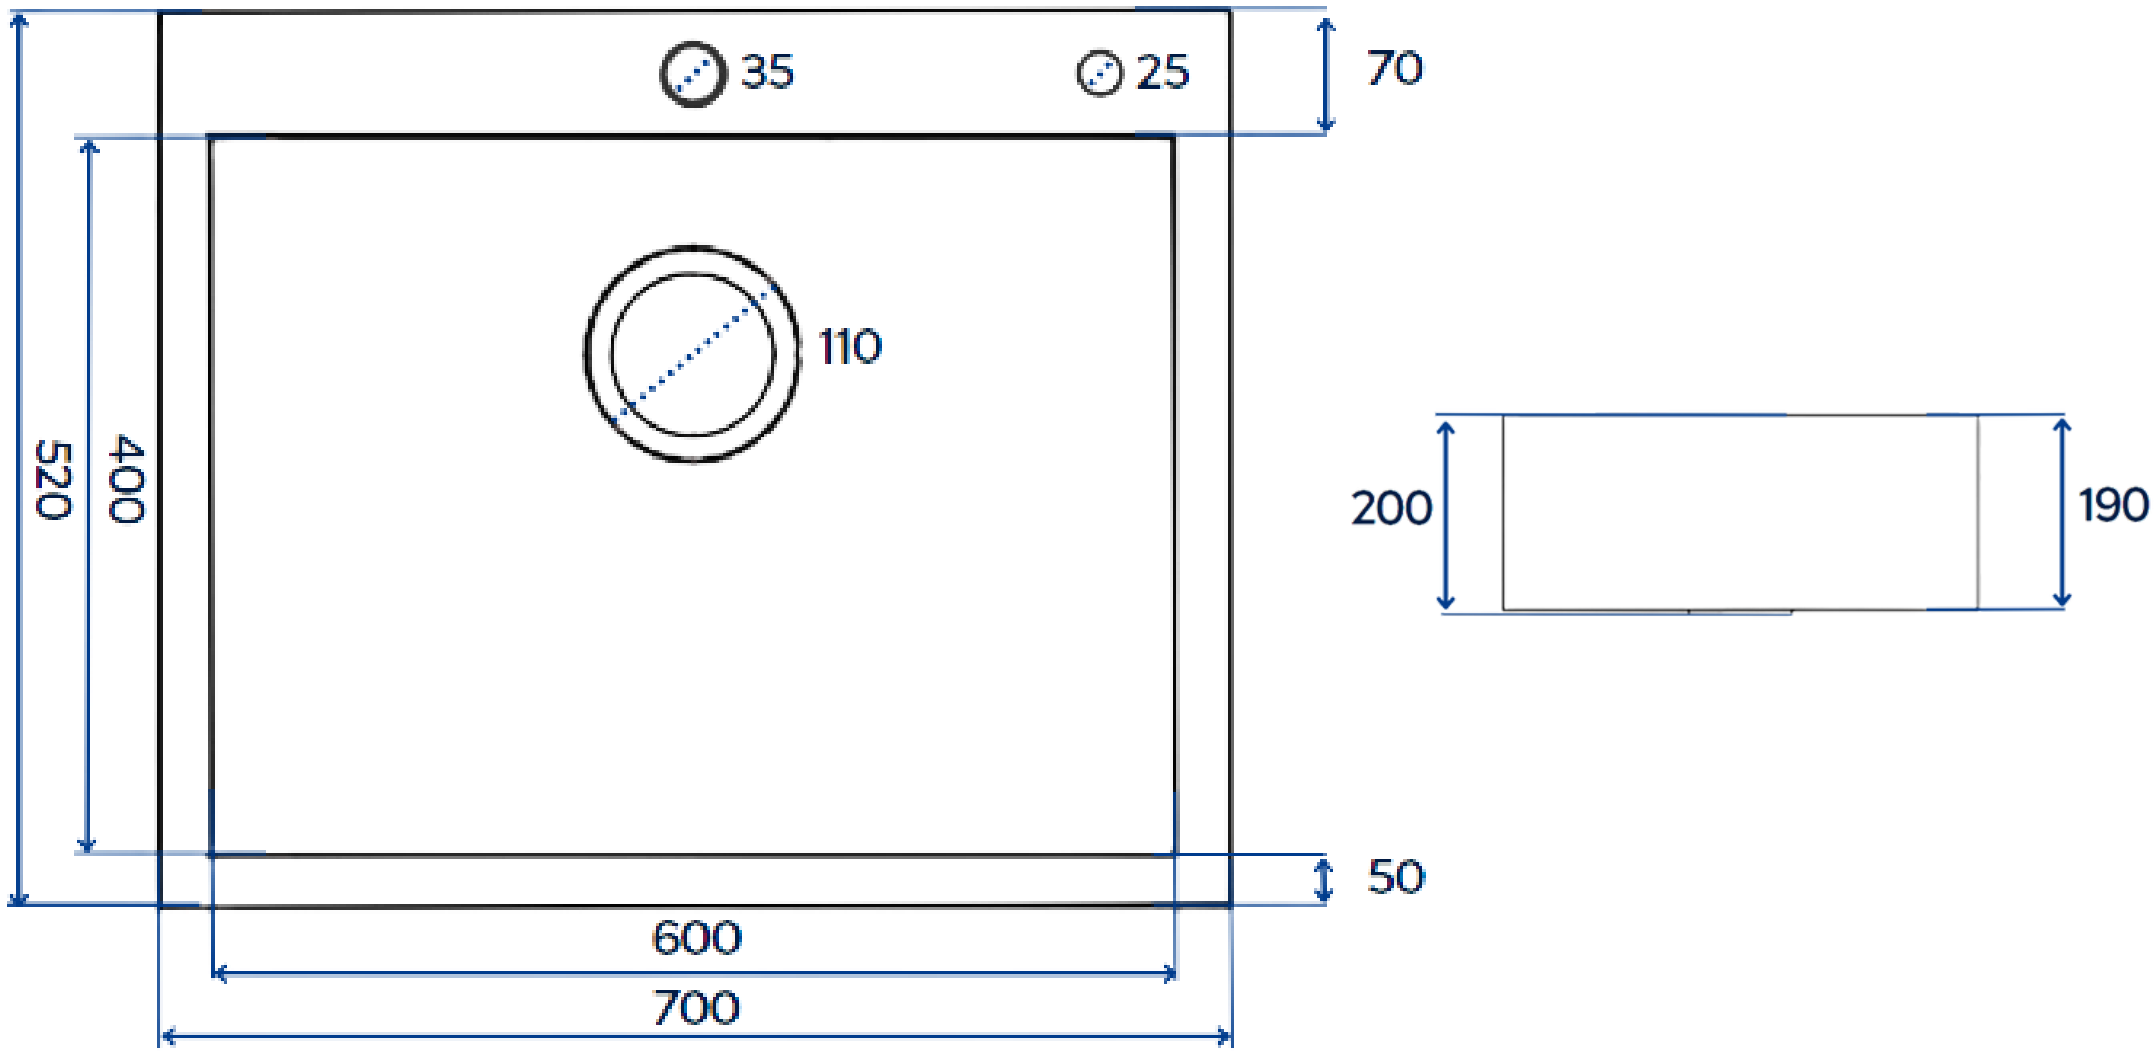

● ● ●

**\$50**

**KS-6052-SS**      **\$178**

Overall Dimension 600 x 520 x 200mm      Bowl Dimension 500 x 400mm      Cut Out Dimension 510 x 410mm

COLOR

● ● ●

**KS-7052-GD**      **KS-7052-BK**      **\$218**

WASTE TRAP INCLUDED

● ● ●

304 SS CUP WASHER **OPTIONAL** ADD ON

● ● ●

**\$50**

**KS-7052-SS**      **\$188**

Overall Dimension 700 x 520 x 200mm      Bowl Dimension 700 x 400mm      Cut Out Dimension 610 x 410mm

**\$50**

Overall Dimension  
900 x 520 x 200mm

Bowl Dimension  
800 x 400mm

Cut Out Dimension  
810 x 410mm

**KS-9052DB-GD**      **KS-9052DB-BK**      **\$318**

COLOR  
● ● ●

**KS-9052DB-SS**      **\$268**

WASTE TRAP INCLUDED

● ● ●

304 SS CUP WASHER **OPTIONAL** ADD ON

● ● ●

**\$50**

Overall Dimension 900 x 520 x 200mm      Bowl Dimension 375 x 400mm      Cut Out Dimension 810 x 410mm

COLOR

**KS-1052DB-GD**      **KS-1052DB-BK**      **\$338**