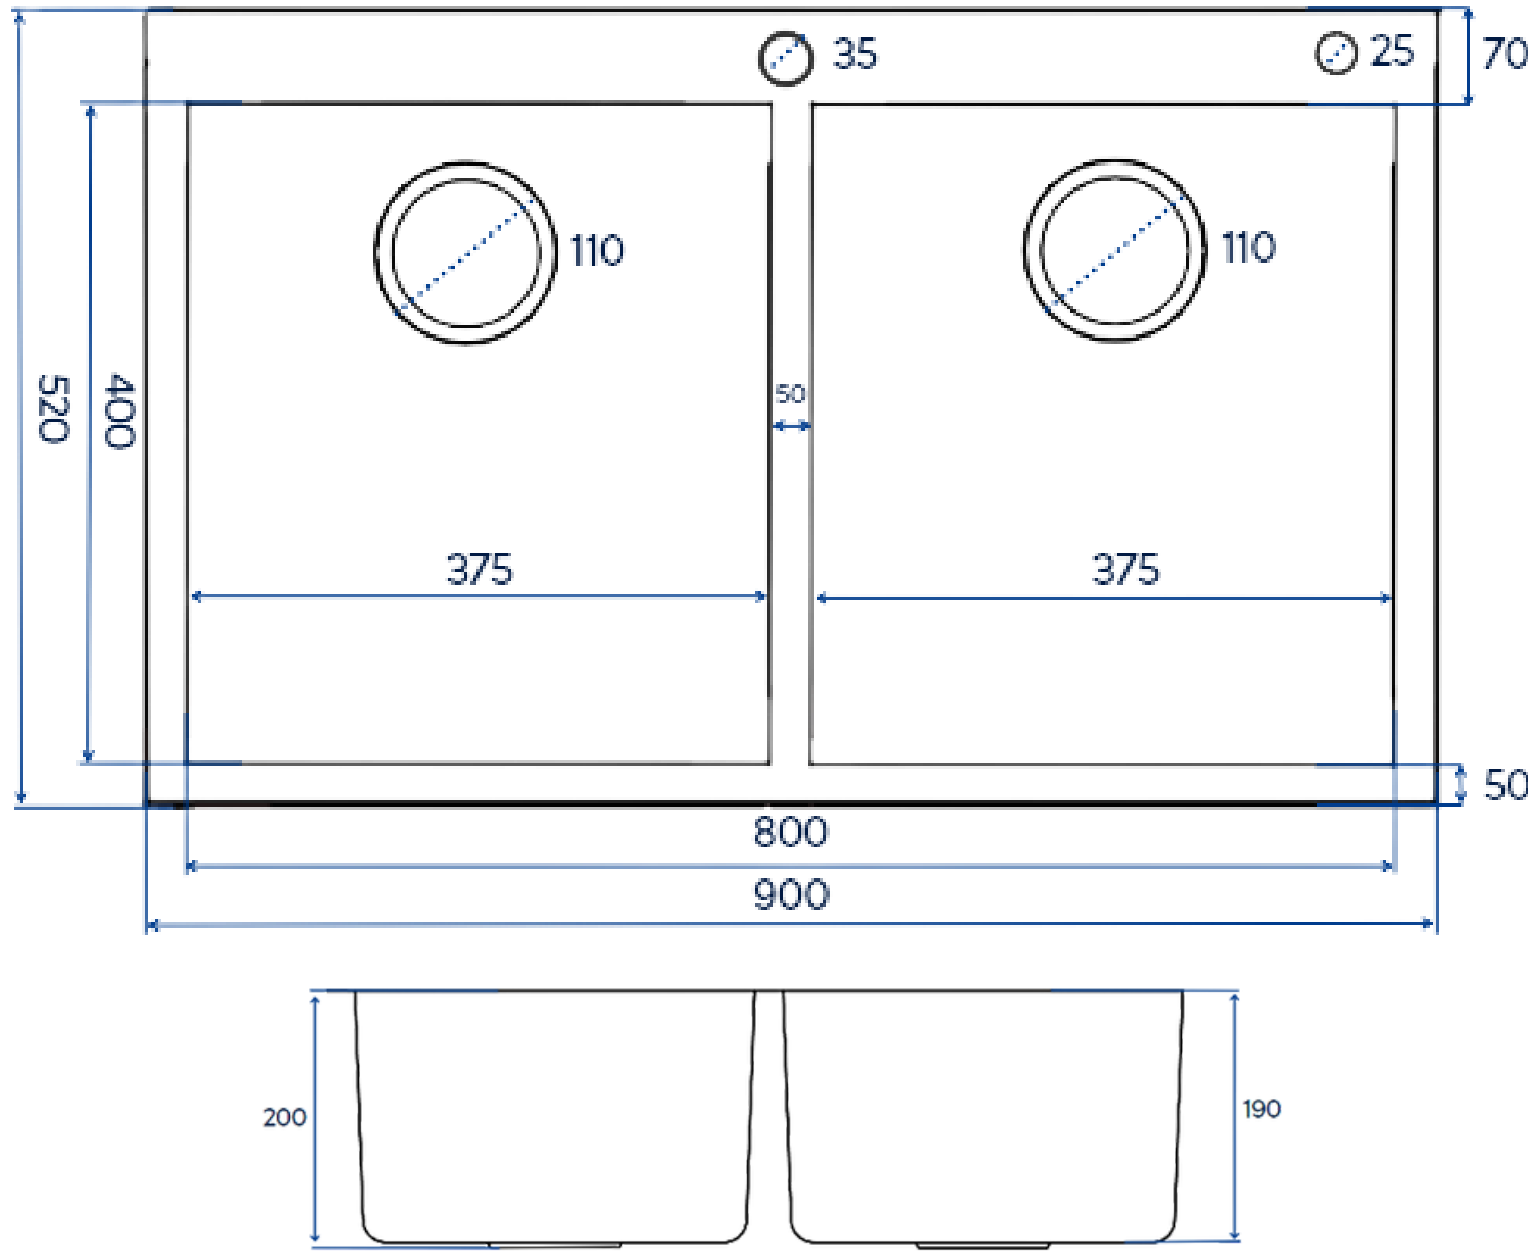

COLOR

**KS-8052DB-GD**      **KS-8052DB-BK**      **\$298**

WASTE TRAP INCLUDED

304 SS CUP WASHER **OPTIONAL** ADD ON

**\$50**

**KS-8052DB-SS**      **\$248**

Overall Dimension 800 x 520 x 200mm      Bowl Dimension 325 x 400mm      Cut Out Dimension 710 x 410mm

**\$50**

Overall Dimension  
900 x 520 x 200mm

Bowl Dimension  
800 x 400mm

Cut Out Dimension  
810 x 410mm

**KS-9052DB-GD**      **KS-9052DB-BK**      **\$318**

COLOR  
● ● ●

**KS-9052DB-SS**      **\$268**

WASTE TRAP INCLUDED

● ● ●

304 SS CUP WASHER **OPTIONAL** ADD ON

● ● ●

**\$50**

Overall Dimension 900 x 520 x 200mm      Bowl Dimension 375 x 400mm      Cut Out Dimension 810 x 410mm

COLOR

**KS-1052DB-GD**      **KS-1052DB-BK**      **\$338**

**KS-1052DB-SS**      **\$288**

WASTE TRAP INCLUDED

304 SS CUP WASHER OPTIONAL ADD ON

**\$50**

Overall Dimension 1050 x 520 x 200mm      Bowl Dimension 450 x 420mm      Cut Out Dimension 910 x 430mm