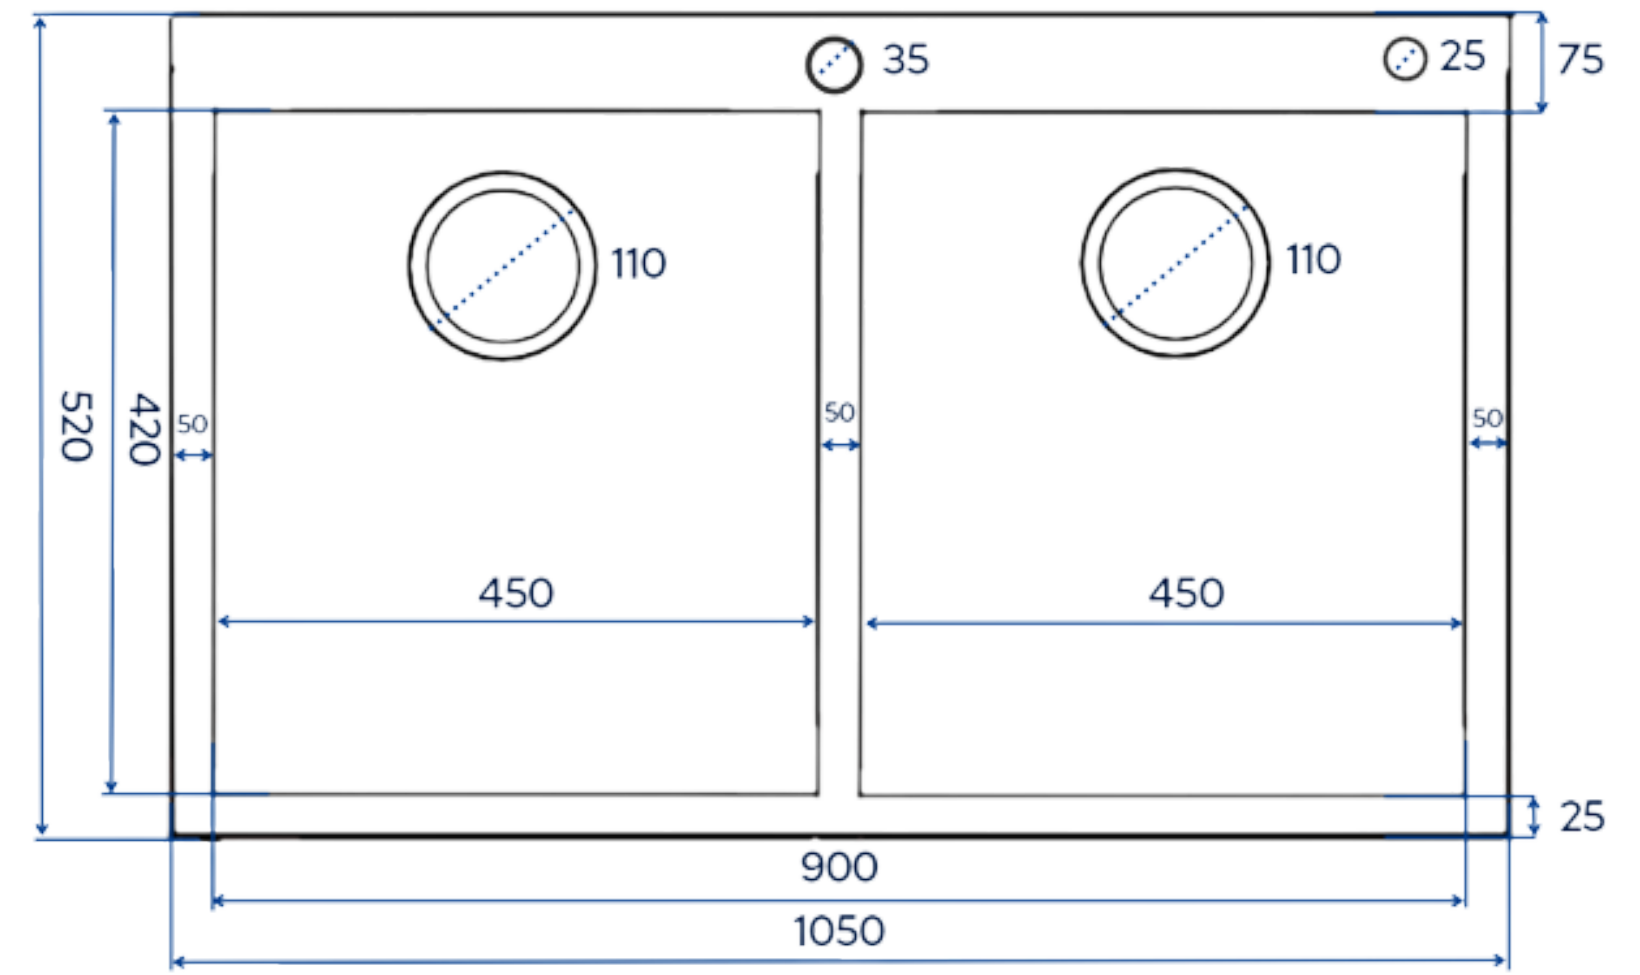

COLOR

**KS-8052DB-GD**      **KS-8052DB-BK**      **\$298**

WASTE TRAP INCLUDED

304 SS CUP WASHER **OPTIONAL** ADD ON

**\$50**

**KS-8052DB-SS**      **\$248**

Overall Dimension 800 x 520 x 200mm      Bowl Dimension 325 x 400mm      Cut Out Dimension 710 x 410mm

**\$50**

Overall Dimension  
900 x 520 x 200mm

Bowl Dimension  
800 x 400mm

Cut Out Dimension  
810 x 410mm

**KS-9052DB-GD**      **KS-9052DB-BK**      **\$318**

COLOR  
● ● ●

**KS-9052DB-SS**      **\$268**

WASTE TRAP INCLUDED

● ● ●

304 SS CUP WASHER **OPTIONAL** ADD ON

● ● ●

**\$50**

Overall Dimension 900 x 520 x 200mm      Bowl Dimension 375 x 400mm      Cut Out Dimension 810 x 410mm

COLOR

**KS-1052DB-GD**      **KS-1052DB-BK**      **\$338**

**KS-1052DB-SS**      **\$288**

WASTE TRAP INCLUDED

304 SS CUP WASHER OPTIONAL ADD ON

**\$50**

Overall Dimension 1050 x 520 x 200mm      Bowl Dimension 450 x 420mm      Cut Out Dimension 910 x 430mm