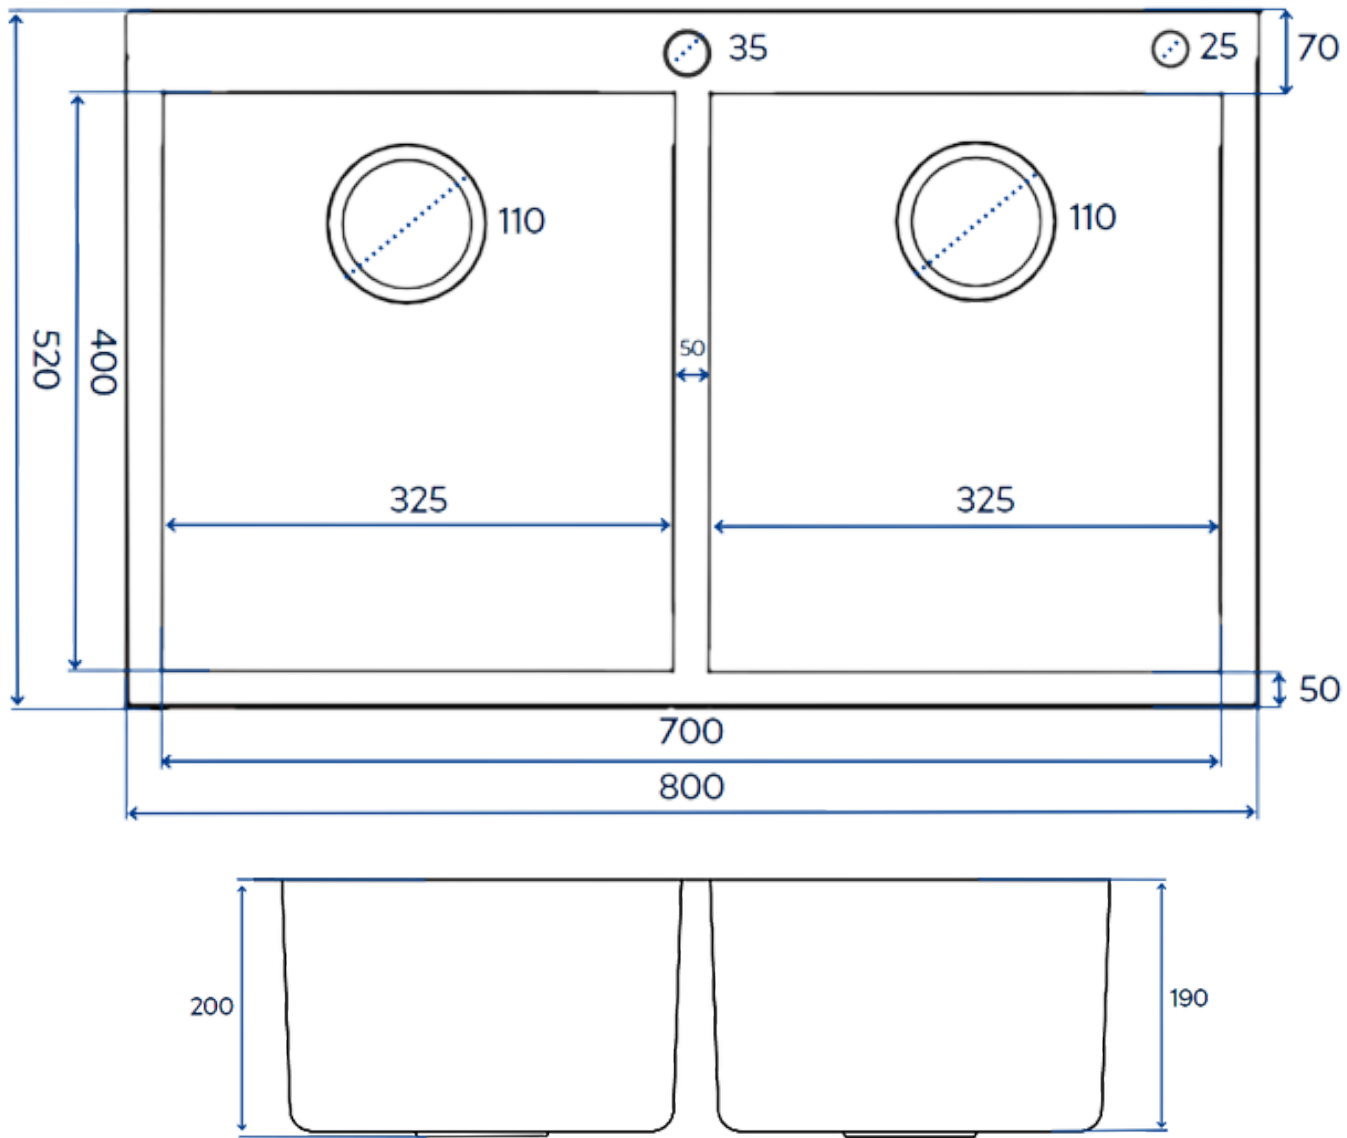

COLOR

**KS-8052DB-GD**      **KS-8052DB-BK**      **\$298**

WASTE TRAP INCLUDED

304 SS CUP WASHER **OPTIONAL** ADD ON

**\$50**

**KS-8052DB-SS**      **\$248**

Overall Dimension 800 x 520 x 200mm      Bowl Dimension 325 x 400mm      Cut Out Dimension 710 x 410mm

**\$50**

Overall Dimension  
900 x 520 x 200mm

Bowl Dimension  
800 x 400mm

Cut Out Dimension  
810 x 410mm

**KS-9052DB-GD**      **KS-9052DB-BK**      **\$318**

COLOR  
● ● ●

**KS-9052DB-SS**      **\$268**

WASTE TRAP INCLUDED

● ● ●

304 SS CUP WASHER **OPTIONAL** ADD ON

● ● ●

**\$50**

Overall Dimension 900 x 520 x 200mm      Bowl Dimension 375 x 400mm      Cut Out Dimension 810 x 410mm

COLOR

**KS-1052DB-GD**      **KS-1052DB-BK**      **\$338**

**KS-1052DB-SS**      **\$288**

WASTE TRAP INCLUDED

304 SS CUP WASHER OPTIONAL ADD ON

**\$50**

Overall Dimension 1050 x 520 x 200mm      Bowl Dimension 450 x 420mm      Cut Out Dimension 910 x 430mm