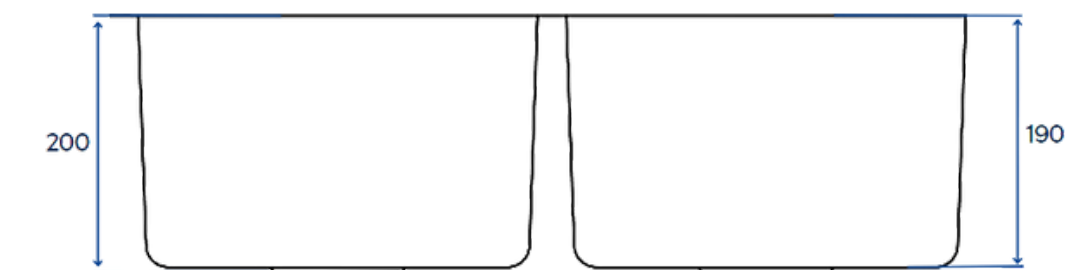

**\$50**

Overall Dimension  
900 x 520 x 200mm

Bowl Dimension  
800 x 400mm

Cut Out Dimension  
810 x 410mm

**KS-9052DB-GD**      **KS-9052DB-BK**      **\$318**

COLOR  
● ● ●

**KS-9052DB-SS**      **\$268**

WASTE TRAP INCLUDED

● ● ●

304 SS CUP WASHER **OPTIONAL** ADD ON

● ● ●

**\$50**

Overall Dimension 900 x 520 x 200mm      Bowl Dimension 375 x 400mm      Cut Out Dimension 810 x 410mm

COLOR

**KS-1052DB-GD**      **KS-1052DB-BK**      **\$338**

**KS-1052DB-SS**      **\$288**

WASTE TRAP INCLUDED

304 SS CUP WASHER OPTIONAL ADD ON

**\$50**

Overall Dimension 1050 x 520 x 200mm      Bowl Dimension 450 x 420mm      Cut Out Dimension 910 x 430mm