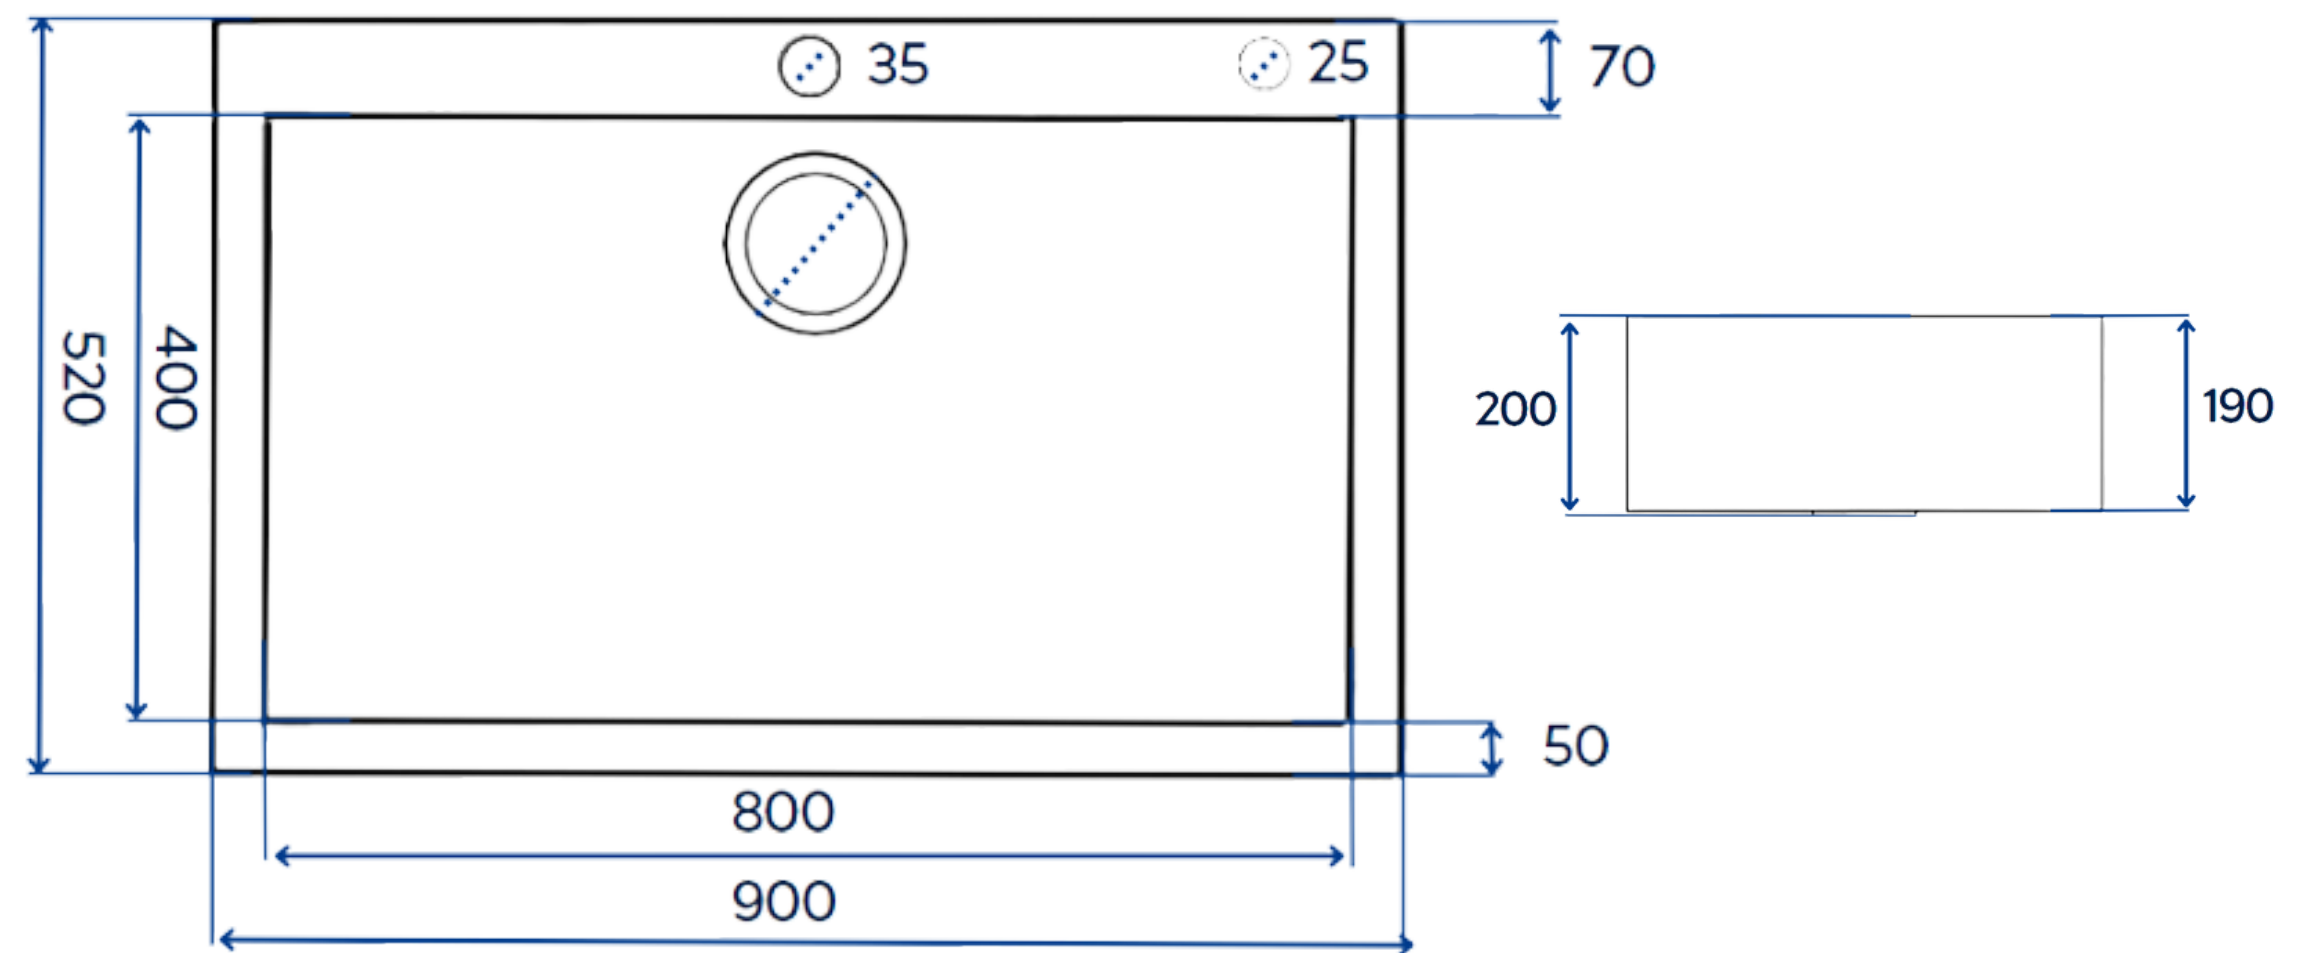

COLOR

**KS-8052DB-GD**      **KS-8052DB-BK**      **\$298**

WASTE TRAP INCLUDED

304 SS CUP WASHER **OPTIONAL** ADD ON

**\$50**

**KS-8052DB-SS**      **\$248**

Overall Dimension 800 x 520 x 200mm      Bowl Dimension 325 x 400mm      Cut Out Dimension 710 x 410mm

**\$50**

Overall Dimension  
900 x 520 x 200mm

Bowl Dimension  
800 x 400mm

Cut Out Dimension  
810 x 410mm

**KS-9052DB-GD**      **KS-9052DB-BK**      **\$318**

COLOR  
● ● ●

**KS-9052DB-SS**      **\$268**

WASTE TRAP INCLUDED

● ● ●

304 SS CUP WASHER **OPTIONAL** ADD ON

● ● ●

**\$50**

Overall Dimension 900 x 520 x 200mm      Bowl Dimension 375 x 400mm      Cut Out Dimension 810 x 410mm

COLOR

**KS-1052DB-GD**      **KS-1052DB-BK**      **\$338**

**KS-1052DB-SS**      **\$288**

WASTE TRAP INCLUDED

304 SS CUP WASHER OPTIONAL ADD ON

**\$50**

Overall Dimension 1050 x 520 x 200mm      Bowl Dimension 450 x 420mm      Cut Out Dimension 910 x 430mm