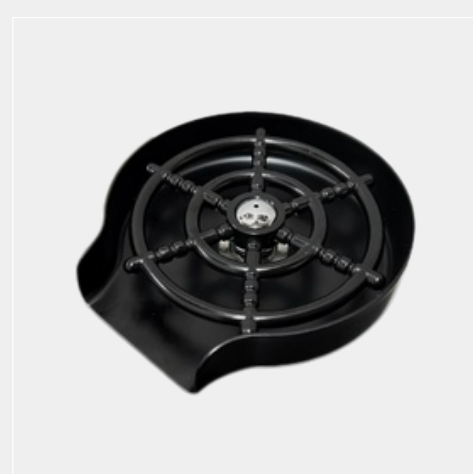

COLOR

**KS-8052DB-GD**      **KS-8052DB-BK**      **\$298**

WASTE TRAP INCLUDED

304 SS CUP WASHER **OPTIONAL** ADD ON

**\$50**

**KS-8052DB-SS**      **\$248**

Overall Dimension 800 x 520 x 200mm      Bowl Dimension 325 x 400mm      Cut Out Dimension 710 x 410mm

# 304 STAINLESS STEEL KITCHEN SINK

**KS-9052-GD**

**KS-9052-BK**

COLOR

**\$258**

**KS-9052-SS \$218**

WASTE TRAP INCLUDED

304 SS CUP WASHER **OPTIONAL** ADD ON

**\$50**

Overall Dimension  
900 x 520 x 200mm

Bowl Dimension  
800 x 400mm

Cut Out Dimension  
810 x 410mm

**KS-9052DB-GD**      **KS-9052DB-BK**      **\$318**

COLOR  
● ● ●

**KS-9052DB-SS**      **\$268**

WASTE TRAP INCLUDED

● ● ●

304 SS CUP WASHER **OPTIONAL** ADD ON

● ● ●

**\$50**

Overall Dimension 900 x 520 x 200mm      Bowl Dimension 375 x 400mm      Cut Out Dimension 810 x 410mm

COLOR

**KS-1052DB-GD**      **KS-1052DB-BK**      **\$338**