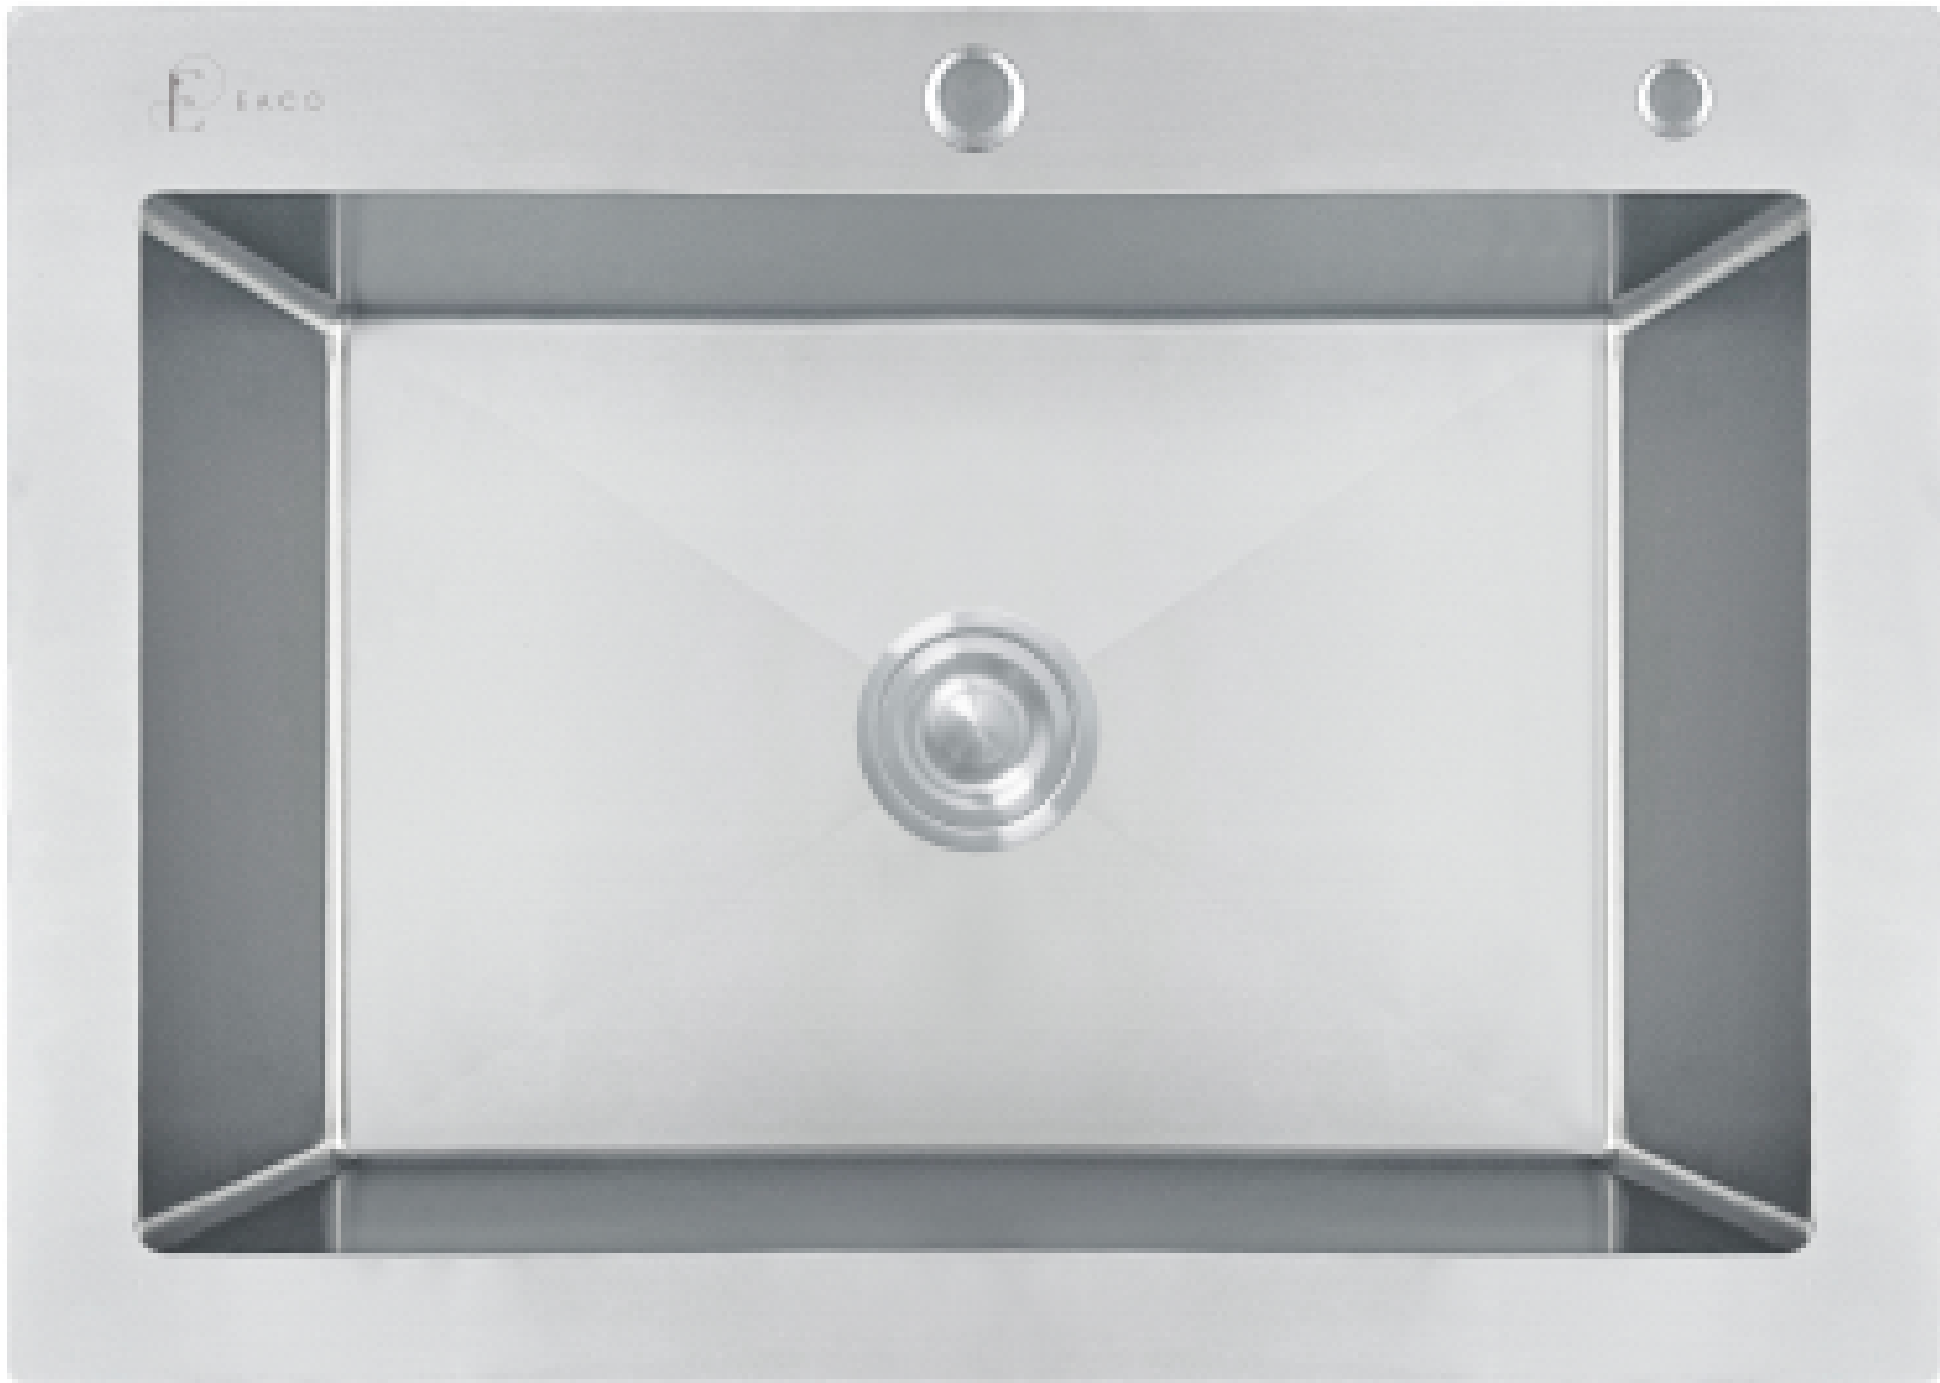

# EACO

304  
STAINLESS STEEL  
KITCHEN SINK

COLOR

● ● ●

**KS-6052-GD**      **KS-6052-BK**      **\$208**

WASTE TRAP INCLUDED

● ● ●

304 SS CUP WASHER **OPTIONAL** ADD ON

WASTE TRAP INCLUDED

● ● ●

304 SS CUP WASHER **OPTIONAL** ADD ON

● ● ●

**\$50**

**KS-7052-SS**      **\$188**

Overall Dimension 700 x 520 x 200mm      Bowl Dimension 700 x 400mm      Cut Out Dimension 610 x 410mm

**KS-8052-GD**      **KS-8052-BK**      **\$238**

COLOR

WASTE TRAP INCLUDED

304 SS CUP WASHER **OPTIONAL** ADD ON

**\$50**

**KS-8052-SS \$198**

Overall Dimension 800 x 520 x 200mm      Bowl Dimension 700 x 400mm      Cut Out Dimension 710 x 410mm

COLOR

**KS-8052DB-GD**      **KS-8052DB-BK**      **\$298**

WASTE TRAP INCLUDED

304 SS CUP WASHER **OPTIONAL** ADD ON

**\$50**

**KS-8052DB-SS**      **\$248**

Overall Dimension 800 x 520 x 200mm      Bowl Dimension 325 x 400mm      Cut Out Dimension 710 x 410mm