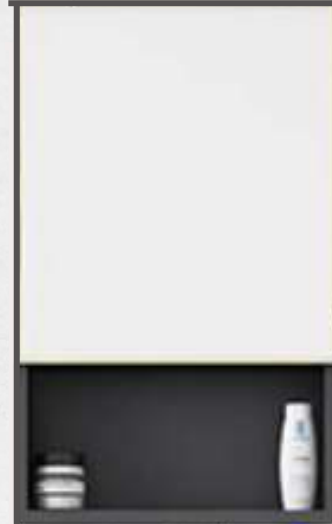

MODEL NO. 1026-50

Black
Champagne Gold Handles

MATERIAL

Aluminium + SS Hinges
Ceramic Basin

DIMENSION

Vanity
Length x Width x Height
500 x 360 x 430mm

Mirror
Length x Width x Height
400 x 120 x 650mm

PRICE \$240