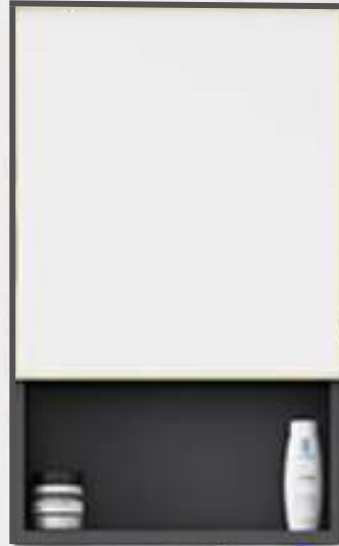

MODEL NO. 1026-40

Black
Champagne Gold Handle

MATERIAL

Aluminium + SS Hinges
Ceramic Basin

DIMENSION

Vanity
Length x Width x Height
430 x 350 x 430mm

Mirror
Length x Width x Height
400 x 120 x 650mm

PRICE \$200