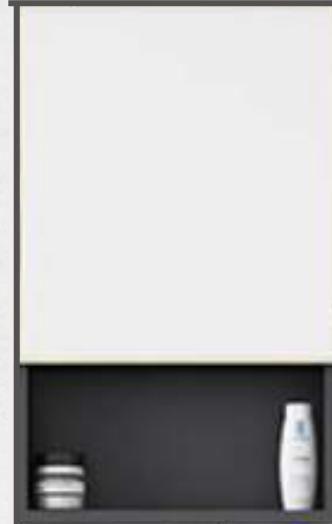

MODEL NO. 1023-50

Black
Gun Metal Handles

MATERIAL

Aluminium + SS Hinges
Ceramic Basin

DIMENSION

Vanity
Length x Width x Height
500 x 360 x 430mm

Mirror
Length x Width x Height
400 x 120 x 650mm

PRICE \$240