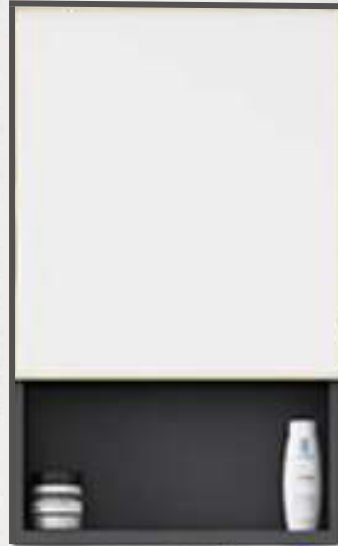

MODEL NO. 1023-40

Black
Gun Metal Handle

MATERIAL

Aluminium + SS Hinges
Ceramic Basin

DIMENSION

Vanity
Length x Width x Height
430 x 350 x 430mm

Mirror
Length x Width x Height
400 x 120 x 650mm

PRICE \$200