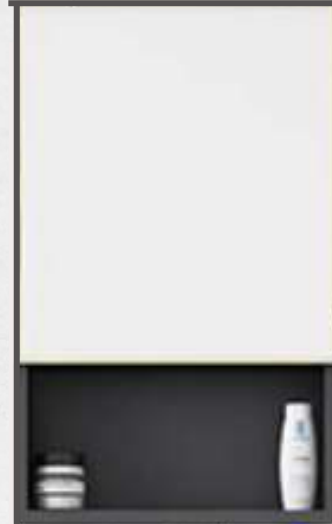

MODEL NO. 1029-50

Black
Black Handles

MATERIAL

Aluminium + SS Hinges
Ceramic Basin

DIMENSION

Vanity
Length x Width x Height
500 x 360 x 430mm

Mirror
Length x Width x Height
400 x 120 x 650mm

PRICE \$240