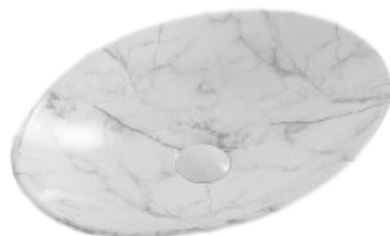

TMB-C3

505 x 355 x 100mm

White Marble