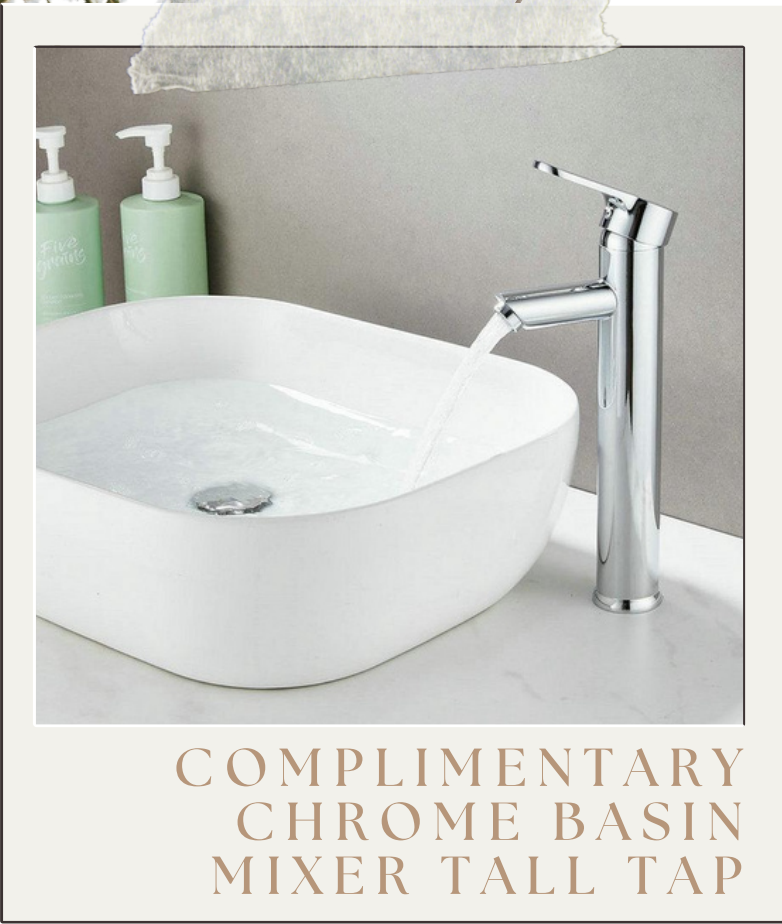

installation &c