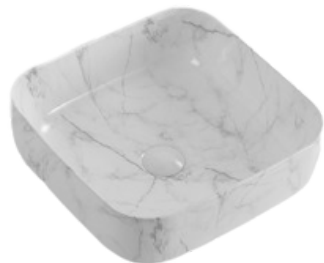

Grey Marble

Matte Black

basin selection

Please note the vanity package features a top mount basin that comes as standard in a rectangular shape and a classic white color. If you desire a different aesthetic for the basin, options are available to upgrade the design. Choices include, white marble design, black marble design, grey marble design, or matte black, **an additional top up fee of \$50** per basin will apply.

TMB-R1

385 x 385 x 135mm

TMB-R2

470 x 330 x 140mm

TMB-R3

500 x 390 x 130mm

White Marble

White Marble

Matte Black

Matte Black

basin selection

Please note the vanity package features a top mount basin that comes as standard in a rectangular shape and a classic white color. If you desire a different aesthetic for the basin, options are available to upgrade the design. Choices include, white marble design, black marble design, grey marble design, or matte black, **an additional top up fee of \$50** per basin will apply.